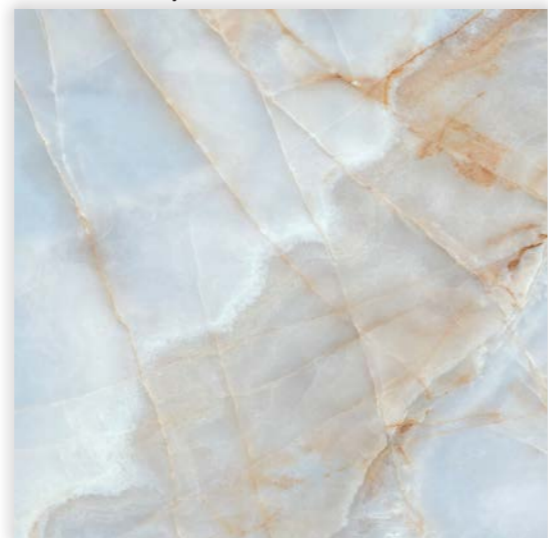

## SHINE & GLOSSY

Teo Onice sky   

1200x600x8 mm | Full lapatto MIV78F31210G

Teo Onice grey   

1200x600x8 mm | Full lapatto MIV19F31210G

Teo Onice pearl   

1200x600x8 mm | Full lapatto MIV23F31210G

Teo Onice sky   