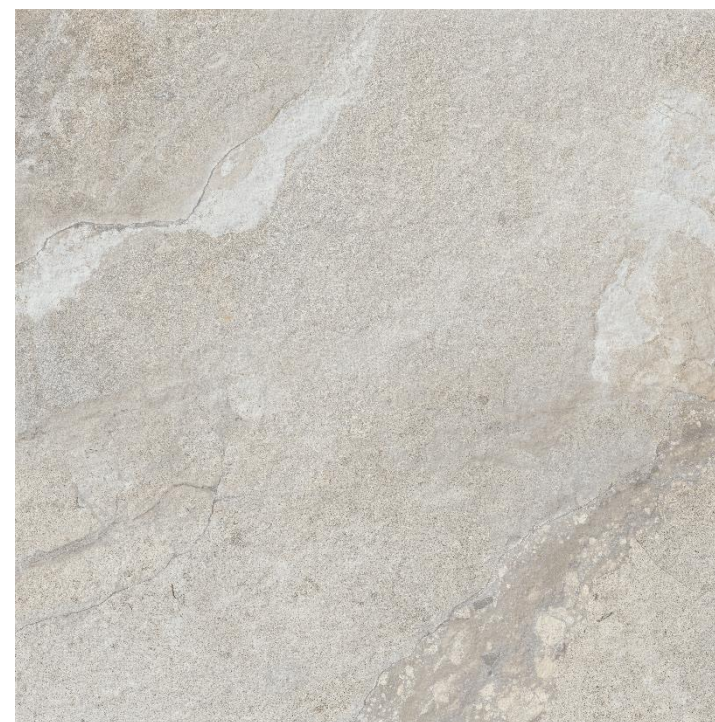

**DESEO**  
ceramica

**GRAVITY**

539305  
GRAVITY WHITE MATE RECT 1000x1000x10

539306  
GRAVITY NOCE MATE RECT 1000x1000x10

GRAVITY  
100 x 100 cm

GRAVITY WHITE MATE RECT 1000x1000x10

GRAVITY NOCE MATE RECT 1000x1000x10

GRAVITY  
100 x 100 cm

GRAVITY WHITE MATE RECT 1000x1000x10

GRAVITY NOCE MATE RECT 1000x1000x10

\*матовий керамограніт, ректифікат