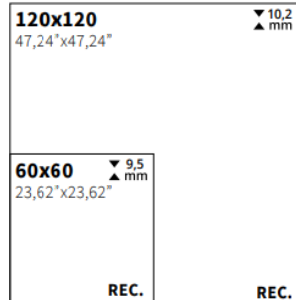

Формати:

535752/ARABESCATO PEARL (FAM017/COMPACGLASS RECT)/600x1200x9,5  
MTO/ ARABESCATO RAIN PEARL (FAM017/COMPACGLASS RECT)/600x1200x9,5  
535755/ARABESCATO RAIN PEARL (FAM050/LUXGLASS RECT)/600x1200x9,5