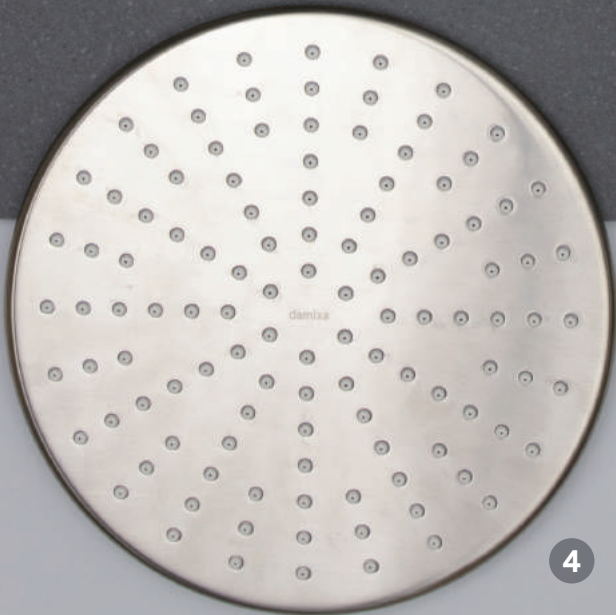

Surface: Brushed graphite grey PVD
Article no. 74930.55

2. Silhouet shower system

Surface: Brushed graphite grey PVD
Article no. 57954.55

3. Towel rail

Surface: Brushed graphite grey PVD
Article no. 48304.55

The material fits well with the relaxed, Nordic lifestyle, where everyday design must be both functional and visually appealing.

Read more at
damixa.com/steel

1. Silhouet basin

Surface: Steel PVD
Article no. 74930.46

2. Silhouet basin

Surface: Steel PVD
Article no. 74021.46

4

3. Head shower

Surface: Steel PVD
Article no. 76663.46

4. Towel hooks

Surface: Steel PVD
Article no. 48306.46

1. Pine basin

Surface: Steel PVD
Article no. 17021.46

2. Pine shower system

Surface: Steel PVD
Article no. 57970.46

Touchless

Silhouet Touchless is a revolution in touchless taps, designed specifically for home use. Stylish, practical and hygienic because you never have to touch the tap with dirty hands. You can easily adjust the temperature and flow depending on whether you need to wash your hands, brush your teeth, shave, or fill a glass with cold water.