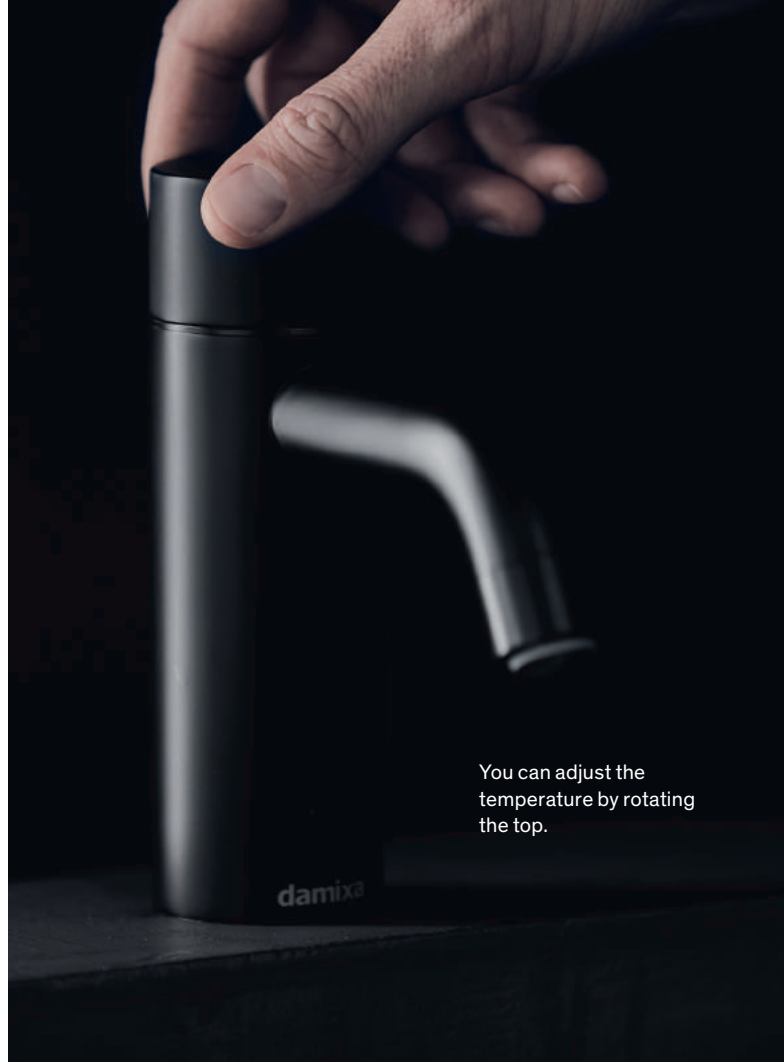

Surface: Steel PVD
Article no. 17021.46

2. Pine shower system

Surface: Steel PVD
Article no. 57970.46

Touchless

Silhouet Touchless is a revolution in touchless taps, designed specifically for home use. Stylish, practical and hygienic because you never have to touch the tap with dirty hands. You can easily adjust the temperature and flow depending on whether you need to wash your hands, brush your teeth, shave, or fill a glass with cold water.

1. Silhouet Touchless basin

Surface: Chrome
Article no. 74022.00

2. Silhouet Touchless basin

Surface: Brushed graphite grey PVD
Article no. 74022.55

3. Silhouet Touchless basin

Surface: Brushed brass PVD
Article no. 74022.79

Read more at
damixa.com/silhouet-touchless

You can adjust the temperature by rotating the top.

You can increase or decrease the water flow - or turn the water off completely - by pulling the top up and rotating it.