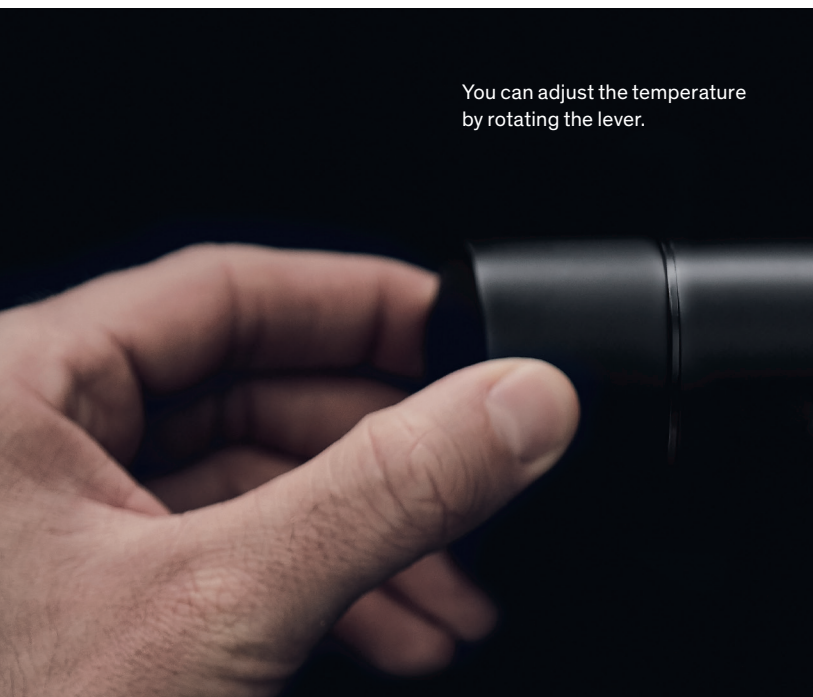

# Rowan

Inspired by nature

Rowan has its very own expression. Inspired by nature and made for hands. A piece of craftsmanship that is pleasant to touch and functional in the best Damixa fashion.

The organic shapes without sharp angles or edges fit the fingers and make the design friendly and striking to look at. Rowan is equipped with features that benefit the environment and make everyday life easier.

# Touchless

Silhouet Touchless gives you the advantages of both regular taps and touchless technology.

Read more at  
[damixa.com/silhouet-touchless](https://damixa.com/silhouet-touchless)

You can adjust the temperature by rotating the lever.