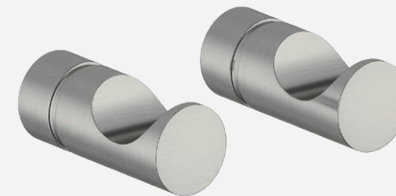

Product No.: 48306.21
Finish: Matt White

Product No.: 48306.79
Finish: Brushed Brass (PVD)

Product No.: 48306.61
Finish: Matt Black