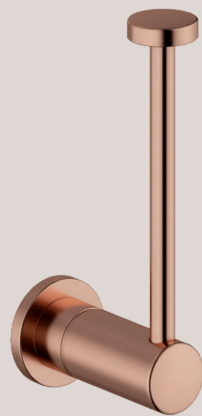

Product No.: 48317.21
Finish: Matt White

Product No.: 48317.79
Finish: Brushed Brass (PVD)

Product No.: 48317.61
Finish: Matt Black