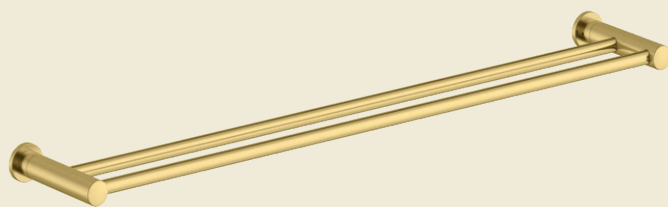

Product No.: 48315.79
Finish: Brushed Brass (PVD)