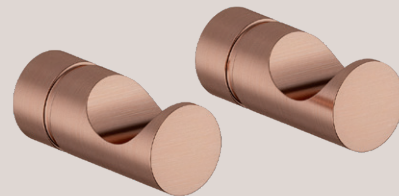

Product No.: 48306.21
Finish: Matt White

Product No.: 48306.79
Finish: Brushed Brass (PVD)

Product No.: 48306.61
Finish: Matt Black