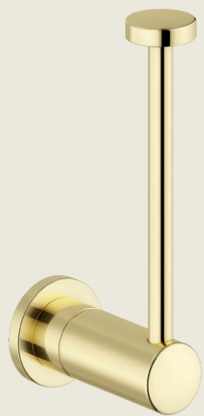

Product No.: 48317.21
Finish: Matt White

Product No.: 48317.79
Finish: Brushed Brass (PVD)

Product No.: 48317.61
Finish: Matt Black