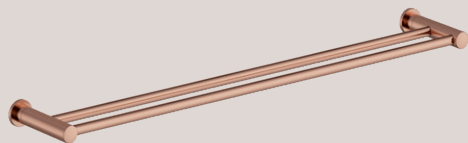

Product No.: 48315.21
Finish: Matt White

Product No.: 48315.79
Finish: Brushed Brass (PVD)

Product No.: 48315.61
Finish: Matt Black

Product No.: 48315.77
Finish: Polished Brass (PVD)

Product No.: 48315.00
Finish: Chrome