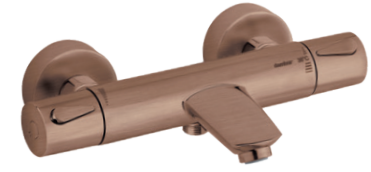

Product No.: 74500.87
Finish: Brushed Copper (PVD)