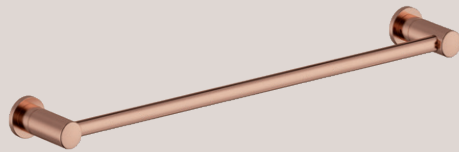

Product No.: 48304.21
Finish: Matt White

Product No.: 48304.79
Finish: Brushed Brass (PVD)

Product No.: 48304.61
Finish: Matt Black

Product No.: 48304.77
Finish: Polished Brass (PVD)

Product No.: 48304.00
Finish: Chrome