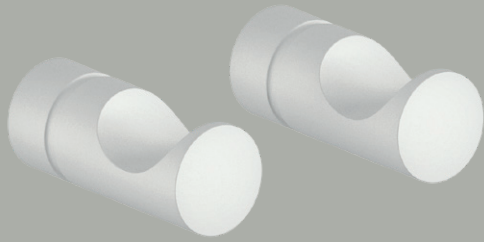

Product No.: 48317.77
Finish: Polished Brass (PVD)

Product No.: 48306.21
Finish: Matt White