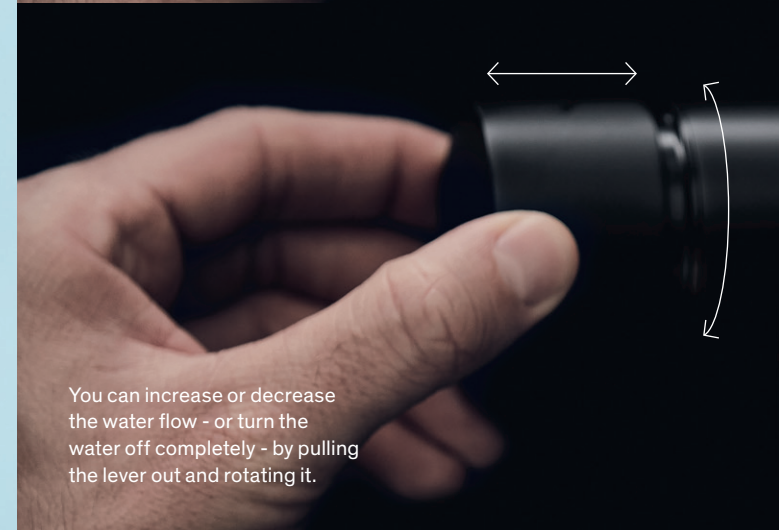

You can increase or decrease the water flow - or turn the water off completely - by pulling the lever out and rotating it.

Silhouet Touchless gives you the advantages of both regular taps and touchless technology.