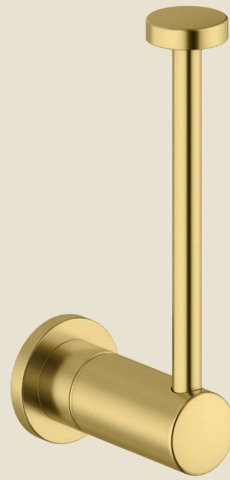

Product No.: 48307.77
Finish: Polished Brass (PVD)

Product No.: 48307.87
Finish: Brushed Copper (PVD)

Product No.: 48307.46
Finish: Steel (PVD)

Product No.: 48307.00
Finish: Chrome

Product No.: 48317.21
Finish: Matt White