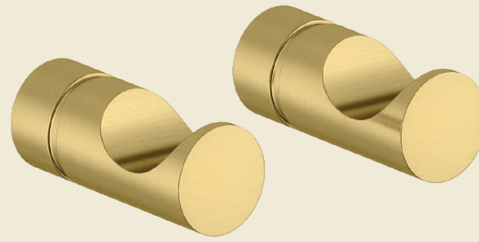

Product No.: 48317.87
Finish: Brushed Copper (PVD)

Product No.: 48317.46
Finish: Steel (PVD)

Product No.: 48306.79
Finish: Brushed Brass (PVD)