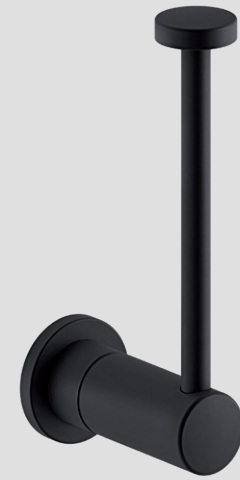

Product No.: 48307.00
Finish: Chrome

Product No.: 48317.61
Finish: Matt Black