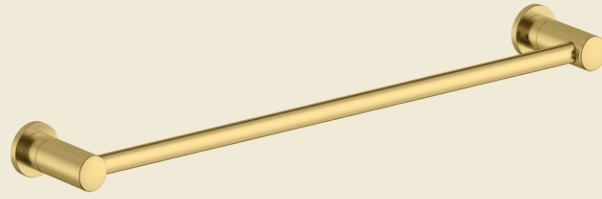

Product No.: 48306.87
Finish: Brushed Copper (PVD)

Product No.: 48306.46
Finish: Steel (PVD)

Product No.: 48306.00
Finish: Chrome

Product No.: 48304.21
Finish: Matt White

Product No.: 48304.79
Finish: Brushed Brass (PVD)