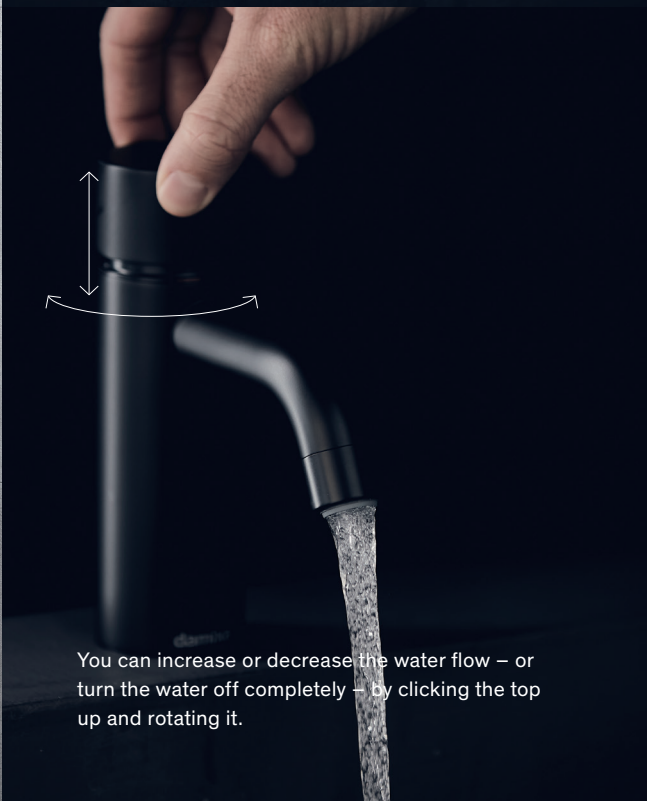

The sensor runs on a small 6V battery, which you can easily change yourself. The sensor will flash when it is time to change the battery.

Silhouet Touchless gives you the advantages of both regular taps and touchless technology.

Article no.: 7406200

Article no.: 7406279

Article no.: 7406261

The stylish design matches the Silhouet shower system perfectly, and comes with the same surface finishes: Chrome, brushed brass or matt black.

You can adjust the temperature by rotating the top.

You can increase or decrease the water flow – or turn the water off completely – by clicking the top up and rotating it.

When design makes sense

You will have seen touchless taps in e.g. airports and institutions. You typically only use these sinks to wash your hands, which means that a single fixed setting of temperature and water flow is enough. With Silhouet Touchless, we have succeeded in combining touchless technology with a user-friendly design, where the functional top can be used to control the flow of water and switch between hot and cold.

The sensor detects motion. When you hold your hands under the tap, it will start. When you remove them, it switches off automatically, so you do not use more water than you need. You can adjust the tap at the top, so you can easily change the temperature and flow depending on whether you need to wash your hands, brush your teeth, shave, or fill a glass with cold water.